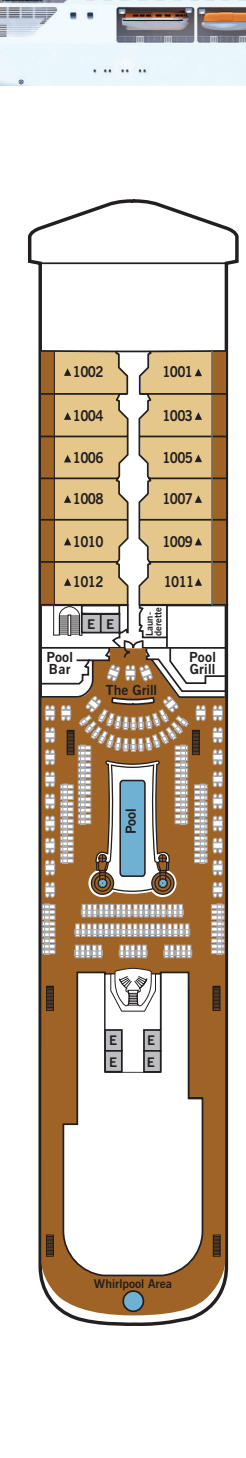

SILVER MUSE – Deck Plans

DECK 4
 Atlantide
 Indochine
 Kaiseki
 La Dame
 by Relais & Châteaux

DECK 5
 Reception/
 Guest Relations
 Shore Concierge
 Dolce Vita
 Venetian Lounge
 Cruise Consultant

DECK 6
 Zagara Spa
 Beauty Salon
 Fitness Centre

DECK 7
 La Terrazza
 Silver Note
 Casino

DECK 8
 Connoisseur's Corner
 Boutiques
 Arts Café
 Conference/
 Card Room

DECK 9
 Panorama Lounge
 Activities Room &
 Outdoor Area

DECK 10
 Pool
 Whirlpools
 The Grill
 Pool Bar & Grill
 Whirlpool Area

SPECIFICATIONS

- Crew 411
- Officers European
- Guests 596
- Tonnage 40,700
- Length 698 Feet / 212.8 Metres
- Width 86 Feet / 27 Metres
- Speed 19.8 Knots
- Passenger Decks 8
- 3rd Guest Capacity ▲
- Connecting Suites ↑↓
- Wheelchair Accessible Suites ♿
 407, 409, 417, 931
- Built 2017
- Registry Bahamas

VISTA SUITE

Some Vista Suites are available as a wheelchair accessible suite.*

334 SQ FT / 31 M² – DECK 4
WHEELCHAIR ACCESSIBLE SUITE: 440-646 SQ FT / 41-60 M²

- Sitting area
- Twin beds or queen-sized bed
- Marbled bathroom with vanity, full-sized bath, separate shower
- Wheelchair accessible suite has a marbled bathroom with vanity and separate shower (no full-sized bath)
- A choice of pillows
- Walk-in wardrobe with personal safe
- Writing desk
- Two 42" / 106 cm flat-screen HD TVs
- Interactive Media Library
- Unlimited Standard Wifi