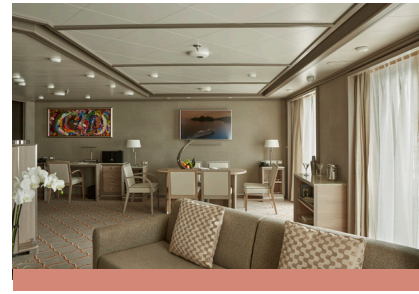

SILVER MUSE – Suite Diagrams

All suites feature:

- Butler service
- Refrigerator and bar setup stocked with your preferences
- Plush Etro® bathrobes
- BVLGARI® bath amenities, plus a choice of other European brands
- Complimentary Wifi for all suites
- Pratesi® fine bed linens
- Personalised stationery
- Umbrella
- Hair dryer
- Wall mounted USB-C mobile device chargers
- Direct-dial telephone(s)
- iHome Radio / Alarm charging station (with USB cable or Qi wireless charging), NFC Bluetooth connectivity

OWNER'S SUITE

Available as a one-bedroom configuration or as a two-bedroom by adjoining with a Panorama suite (as illustrated)

ONE BEDROOM: 947-1055 SQ FT / 88-98 M²
INCLUDING VERANDA (129 SQ FT / 12 M²)

TWO BEDROOM: 1281-1389 SQ FT / 119-129 M²
INCLUDING VERANDA (129 SQ FT / 12 M²)

- Large teak veranda with patio furniture and floor-to-ceiling glass doors; bedroom two has additional large picture window
- Living room with sitting area; bedroom two has additional sitting area
- Separate dining area
- Twin beds or king-sized bed; bedroom two has additional twin beds or queen-sized bed
- Marbled bathroom with double vanity, separate shower and full-sized bath, plus a powder room; bedroom two has additional marbled bathroom with shower
- Savoir® Beds mattresses and a choice of pillows
- Walk-in wardrobe(s) with personal safe
- Vanity table(s)
- Writing desk(s)
- One 55" / 140 cm and one 42" / 106 cm flat-screen HD TV in main suite, plus two 42" / 106 cm flat-screen HD TVs in bedroom two
- Interactive Media Library
- Bose® Sound Touch 30 with Bluetooth connectivity
- Illy® espresso machine
- Unlimited Premium Wifi

GRAND SUITE

Available as a one-bedroom configuration or as two bedrooms by adjoining with a Veranda Suite (as illustrated).

DECK 8:
ONE BEDROOM: 1572 SQ FT / 146 M²
INCLUDING VERANDA: (570 SQ FT / 53 M²)
TWO BEDROOM: 1970 SQ FT / 183 M²
INCLUDING VERANDA: (635 SQ FT / 59 M²)

DECK 9:
ONE BEDROOM: 1472 SQ FT / 137 M²
INCLUDING VERANDA: (474 SQ FT / 44 M²)
TWO BEDROOM: 1873 SQ FT / 174 M²
INCLUDING VERANDA: (538 SQ FT / 50 M²)

- Two teak verandas with patio furniture and floor-to-ceiling glass doors; bedroom two has additional veranda
- Living room with convertible sofa to accommodate an additional guest
- Sitting area; bedroom two has additional sitting area
- Separate dining area
- Twin beds or king-sized bed; bedroom two has additional twin beds or queen-sized bed
- Marbled bathroom with double vanity, separate shower and full-sized bath, plus a powder room; bedroom two has additional marbled bathroom with full-sized bath
- Savoir® Beds mattresses and a choice of pillows
- Walk-in wardrobe(s) with personal safe
- Vanity table(s)
- Writing desk(s)
- One 55" / 140 cm and one 42" / 106 cm flat-screen HD TV in main suite, plus two 42" / 106 cm flat-screen HD TVs in bedroom two
- Interactive Media Library
- Bose® Sound Touch 30 with Bluetooth connectivity
- Illy® espresso machine
- Unlimited Premium Wifi

ROYAL SUITE

Available as a one-bedroom configuration or as a two-bedroom by adjoining with a Veranda suite (as illustrated)

ONE BEDROOM: 1130 SQ FT / 105 M²
INCLUDING VERANDA (129 SQ FT / 12 M²)

TWO BEDROOM: 1528 SQ FT / 142 M²
INCLUDING VERANDA (194 SQ FT / 18 M²)