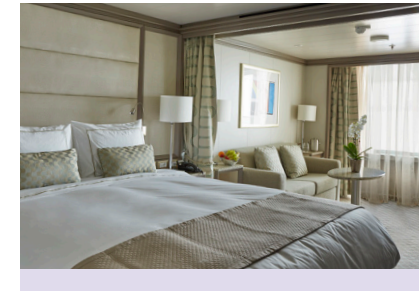

SILVER MUSE – Suite Diagrams

All suites feature:

- Butler service
- Refrigerator and bar setup stocked with your preferences
- Plush Etro® bathrobes
- BVLGARI® bath amenities, plus a choice of other European brands
- Complimentary Wifi for all suites
- Pratesi® fine bed linens
- Personalised stationery
- Umbrella
- Hair dryer
- Wall mounted USB-C mobile device chargers
- Direct-dial telephone(s)
- iHome Radio / Alarm charging station (with USB cable or Qi wireless charging), NFC Bluetooth connectivity

OWNER'S SUITE

Available as a one-bedroom configuration or as a two-bedroom by adjoining with a Panorama suite (as illustrated)

ONE BEDROOM: 947-1055 SQ FT / 88-98 M²
INCLUDING VERANDA (129 SQ FT / 12 M²)

TWO BEDROOM: 1281-1389 SQ FT / 119-129 M²
INCLUDING VERANDA (129 SQ FT / 12 M²)

- Large teak veranda with patio furniture and floor-to-ceiling glass doors; bedroom two has additional large picture window
- Living room with sitting area; bedroom two has additional sitting area
- Separate dining area
- Twin beds or king-sized bed; bedroom two has additional twin beds or queen-sized bed
- Marbled bathroom with double vanity, separate shower and full-sized bath, plus a powder room; bedroom two has additional marbled bathroom with shower
- Savoir® Beds mattresses and a choice of pillows
- Walk-in wardrobe(s) with personal safe
- Vanity table(s)
- Writing desk(s)
- One 55" / 140 cm and one 42" / 106 cm flat-screen HD TV in main suite, plus two 42" / 106 cm flat-screen HD TVs in bedroom two
- Interactive Media Library
- Bose® Sound Touch 30 with Bluetooth connectivity
- Illy® espresso machine
- Unlimited Premium Wifi

GRAND SUITE

Available as a one-bedroom configuration or as two bedrooms by adjoining with a Veranda Suite (as illustrated).

DECK 8:
ONE BEDROOM: 1572 SQ FT / 146 M²
INCLUDING VERANDA: (570 SQ FT / 53 M²)
TWO BEDROOM: 1970 SQ FT / 183 M²
INCLUDING VERANDA: (635 SQ FT / 59 M²)

DECK 9:
ONE BEDROOM: 1472 SQ FT / 137 M²
INCLUDING VERANDA: (474 SQ FT / 44 M²)
TWO BEDROOM: 1873 SQ FT / 174 M²
INCLUDING VERANDA: (538 SQ FT / 50 M²)

- Two teak verandas with patio furniture and floor-to-ceiling glass doors; bedroom two has additional veranda
- Living room with convertible sofa to accommodate an additional guest
- Sitting area; bedroom two has additional sitting area
- Separate dining area
- Twin beds or king-sized bed; bedroom two has additional twin beds or queen-sized bed
- Marbled bathroom with double vanity, separate shower and full-sized bath, plus a powder room; bedroom two has additional marbled bathroom with full-sized bath
- Savoir® Beds mattresses and a choice of pillows
- Walk-in wardrobe(s) with personal safe
- Vanity table(s)
- Writing desk(s)
- One 55" / 140 cm and one 42" / 106 cm flat-screen HD TV in main suite, plus two 42" / 106 cm flat-screen HD TVs in bedroom two
- Interactive Media Library
- Bose® Sound Touch 30 with Bluetooth connectivity
- Illy® espresso machine
- Unlimited Premium Wifi

ROYAL SUITE

Available as a one-bedroom configuration or as a two-bedroom by adjoining with a Veranda suite (as illustrated)

ONE BEDROOM: 1130 SQ FT / 105 M²
INCLUDING VERANDA (129 SQ FT / 12 M²)

TWO BEDROOM: 1528 SQ FT / 142 M²
INCLUDING VERANDA (194 SQ FT / 18 M²)