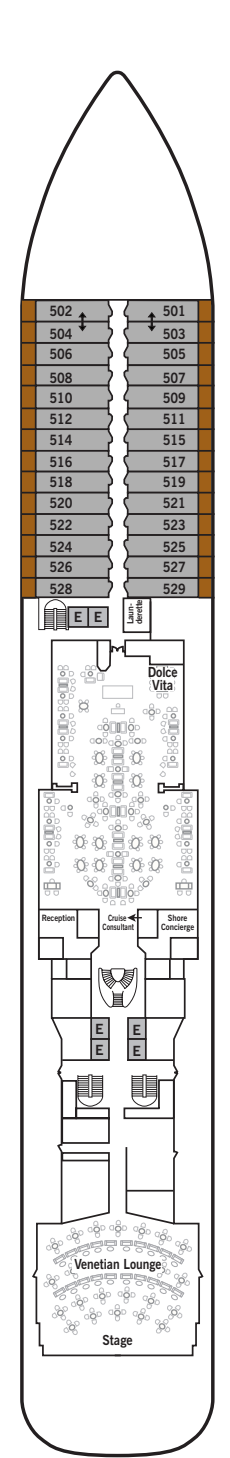

SILVER MUSE – Deck Plans

DECK 4
 Atlantide
 Indochine
 Kaiseki
 La Dame
 by Relais & Châteaux

DECK 5
 Reception/
 Guest Relations
 Shore Concierge
 Dolce Vita
 Venetian Lounge
 Cruise Consultant

DECK 6
 Zagara Spa
 Beauty Salon
 Fitness Centre

DECK 7
 La Terrazza
 Silver Note
 Casino

DECK 8
 Connoisseur's Corner
 Boutiques
 Arts Café
 Conference/
 Card Room

DECK 9
 Panorama Lounge
 Activities Room &
 Outdoor Area

DECK 10
 Pool
 Whirlpools
 The Grill
 Pool Bar & Grill
 Whirlpool Area

SPECIFICATIONS

- Crew 411
- Officers European
- Guests 596
- Tonnage 40,700
- Length 698 Feet / 212.8 Metres
- Width 86 Feet / 27 Metres
- Speed 19.8 Knots
- Passenger Decks 8
- 3rd Guest Capacity ▲
- Connecting Suites ↑↓
- Wheelchair Accessible Suites ♿
 407, 409, 417, 931
- Built 2017
- Registry Bahamas

Suite diagrams shown are for illustration purposes only and may vary from actual square footage. Please refer to suite specifications for square footage.

SILVER MUSE – Suite Diagrams

All suites feature: