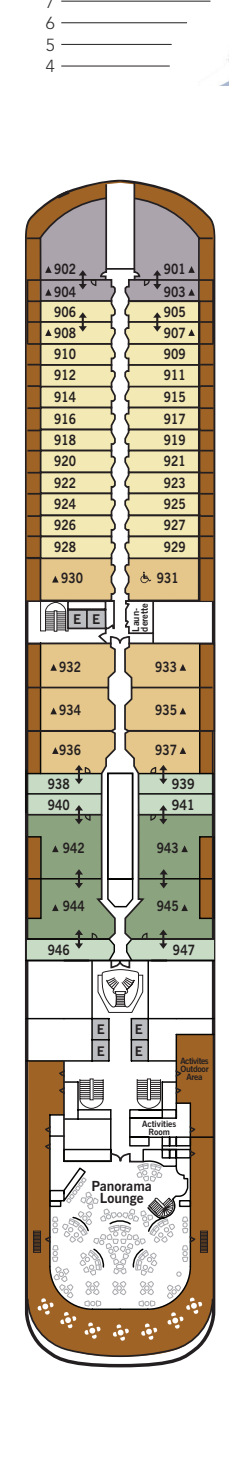

SILVER MUSE – Deck Plans

DECK 4
 Atlantide
 Indochine
 Kaiseki
 La Dame
 by Relais & Châteaux

DECK 5
 Reception/
 Guest Relations
 Shore Concierge
 Dolce Vita
 Venetian Lounge
 Cruise Consultant

DECK 6
 Zagara Spa
 Beauty Salon
 Fitness Centre

DECK 7
 La Terrazza
 Silver Note
 Casino

DECK 8
 Connoisseur's Corner
 Boutiques
 Arts Café
 Conference/
 Card Room

DECK 9
 Panorama Lounge
 Activities Room &
 Outdoor Area

DECK 10
 Pool
 Whirlpools
 The Grill
 Pool Bar & Grill
 Whirlpool Area

SPECIFICATIONS

- Crew 411
- Officers European
- Guests 596
- Tonnage 40,700
- Length 698 Feet / 212.8 Metres
- Width 86 Feet / 27 Metres
- Speed 19.8 Knots
- Passenger Decks 8
- 3rd Guest Capacity ▲
- Connecting Suites ↑↓
- Wheelchair Accessible Suites ♿
 407, 409, 417, 931
- Built 2017
- Registry Bahamas

Suite diagrams shown are for illustration purposes only and may vary from actual square footage. Please refer to suite specifications for square footage.

SILVER MUSE – Suite Diagrams

All suites feature: