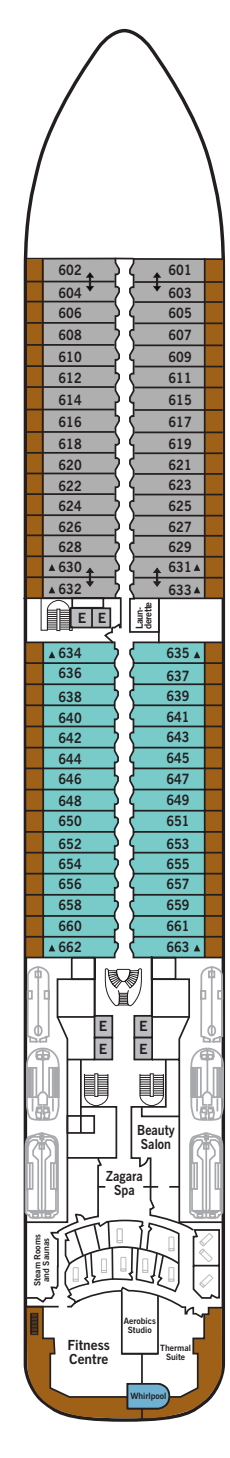

SILVER MUSE – Deck Plans

DECK 4
 Atlantide
 Indochine
 Kaiseki
 La Dame
 by Relais & Châteaux

DECK 5
 Reception/
 Guest Relations
 Shore Concierge
 Dolce Vita
 Venetian Lounge
 Cruise Consultant

DECK 6
 Zagara Spa
 Beauty Salon
 Fitness Centre

DECK 7
 La Terrazza
 Silver Note
 Casino

DECK 8
 Connoisseur's Corner
 Boutiques
 Arts Café
 Conference/
 Card Room

DECK 9
 Panorama Lounge
 Activities Room &
 Outdoor Area

DECK 10
 Pool
 Whirlpools
 The Grill
 Pool Bar & Grill
 Whirlpool Area

DECK 11
 Tor's Observation
 Library
 Spaccanapoli
 Jogging Track

SUITE CATEGORIES

- Owner's Suite
- Grand Suite
- Royal Suite
- Silver Suite
- Deluxe Veranda Suite
- Superior Veranda Suite
- Classic Veranda Suite
- Panorama Suite
- Vista Suite

SPECIFICATIONS

- Crew 411
- Officers European
- Guests 596
- Tonnage 40,700
- Length 698 Feet / 212.8 Metres
- Width 86 Feet / 27 Metres
- Speed 19.8 Knots
- Passenger Decks 8
- 3rd Guest Capacity ▲
- Connecting Suites ↑↓
- Wheelchair Accessible Suites ♿
 407, 409, 417, 931
- Built 2017
- Registry Bahamas