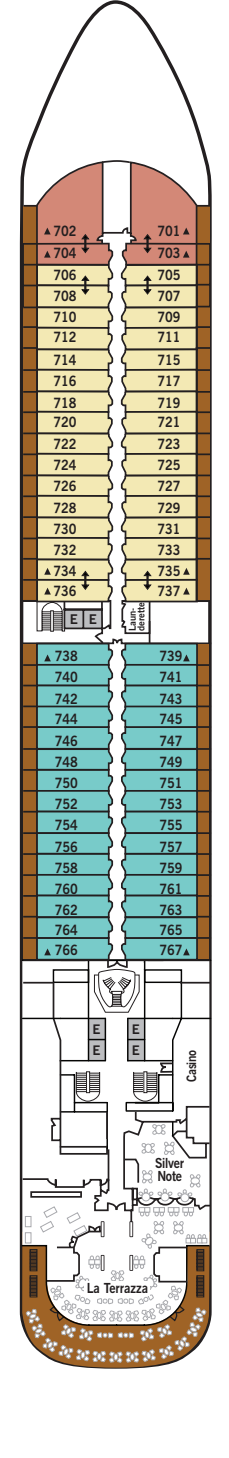

SILVER MUSE – Deck Plans

DECK 4
 Atlantide
 Indochine
 Kaiseki
 La Dame
 by Relais & Châteaux

DECK 5
 Reception/
 Guest Relations
 Shore Concierge
 Dolce Vita
 Venetian Lounge
 Cruise Consultant

DECK 6
 Zagara Spa
 Beauty Salon
 Fitness Centre

DECK 7
 La Terrazza
 Silver Note
 Casino

DECK 8
 Connoisseur's Corner
 Boutiques
 Arts Café
 Conference/
 Card Room

DECK 9
 Panorama Lounge
 Activities Room &
 Outdoor Area

DECK 10
 Pool
 Whirlpools
 The Grill
 Pool Bar & Grill
 Whirlpool Area

SPECIFICATIONS

- Crew 411
- Officers European
- Guests 596
- Tonnage 40,700
- Length 698 Feet / 212.8 Metres
- Width 86 Feet / 27 Metres
- Speed 19.8 Knots
- Passenger Decks 8
- 3rd Guest Capacity ▲
- Connecting Suites ↑↓
- Wheelchair Accessible Suites ♿
 407, 409, 417, 931
- Built 2017
- Registry Bahamas

Suite diagrams shown are for illustration purposes only and may vary from actual square footage. Please refer to suite specifications for square footage.

SILVER MUSE – Suite Diagrams

All suites feature: