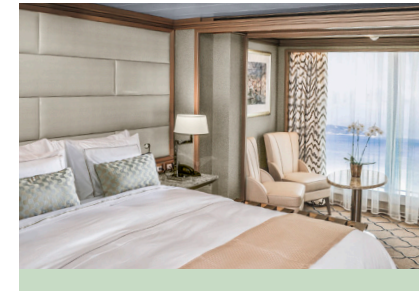

SILVER MUSE – Suite Diagrams

All suites feature:

- Butler service
- Refrigerator and bar setup stocked with your preferences
- Plush Etro® bathrobes
- BVLGARI® bath amenities, plus a choice of other European brands
- Complimentary Wifi for all suites
- Pratesi® fine bed linens
- Personalised stationery
- Umbrella
- Hair dryer
- Wall mounted USB-C mobile device chargers
- Direct-dial telephone(s)
- iHome Radio / Alarm charging station (with USB cable or Qi wireless charging), NFC Bluetooth connectivity

OWNER'S SUITE

Available as a one-bedroom configuration or as a two-bedroom by adjoining with a Panorama suite (as illustrated)

ONE BEDROOM: 947-1055 SQ FT / 88-98 M²
INCLUDING VERANDA (129 SQ FT / 12 M²)

TWO BEDROOM: 1281-1389 SQ FT / 119-129 M²
INCLUDING VERANDA (129 SQ FT / 12 M²)

- Large teak veranda with patio furniture and floor-to-ceiling glass doors; bedroom two has additional large picture window
- Living room with sitting area; bedroom two has additional sitting area
- Separate dining area
- Twin beds or king-sized bed; bedroom two has additional twin beds or queen-sized bed
- Marbled bathroom with double vanity, separate shower and full-sized bath, plus a powder room; bedroom two has additional marbled bathroom with shower
- Savoir® Beds mattresses and a choice of pillows
- Walk-in wardrobe(s) with personal safe
- Vanity table(s)
- Writing desk(s)
- One 55" / 140 cm and one 42" / 106 cm flat-screen HD TV in main suite, plus two 42" / 106 cm flat-screen HD TVs in bedroom two
- Interactive Media Library
- Bose® Sound Touch 30 with Bluetooth connectivity
- Illy® espresso machine
- Unlimited Premium Wifi

GRAND SUITE

Available as a one-bedroom configuration or as two bedrooms by adjoining with a Veranda Suite (as illustrated).

DECK 8:
ONE BEDROOM: 1572 SQ FT / 146 M²
INCLUDING VERANDA: (570 SQ FT / 53 M²)
TWO BEDROOM: 1970 SQ FT / 183 M²
INCLUDING VERANDA: (635 SQ FT / 59 M²)

DECK 9:
ONE BEDROOM: 1472 SQ FT / 137 M²
INCLUDING VERANDA: (474 SQ FT / 44 M²)
TWO BEDROOM: 1873 SQ FT / 174 M²
INCLUDING VERANDA: (538 SQ FT / 50 M²)

- Two teak verandas with patio furniture and floor-to-ceiling glass doors; bedroom two has additional veranda
- Living room with convertible sofa to accommodate an additional guest
- Sitting area; bedroom two has additional sitting area
- Separate dining area
- Twin beds or king-sized bed; bedroom two has additional twin beds or queen-sized bed
- Marbled bathroom with double vanity, separate shower and full-sized bath, plus a powder room; bedroom two has additional marbled bathroom with full-sized bath
- Savoir® Beds mattresses and a choice of pillows
- Walk-in wardrobe(s) with personal safe
- Vanity table(s)
- Writing desk(s)
- One 55" / 140 cm and one 42" / 106 cm flat-screen HD TV in main suite, plus two 42" / 106 cm flat-screen HD TVs in bedroom two
- Interactive Media Library
- Bose® Sound Touch 30 with Bluetooth connectivity
- Illy® espresso machine
- Unlimited Premium Wifi

ROYAL SUITE

Available as a one-bedroom configuration or as a two-bedroom by adjoining with a Veranda suite (as illustrated)

ONE BEDROOM: 1130 SQ FT / 105 M²
INCLUDING VERANDA (129 SQ FT / 12 M²)

TWO BEDROOM: 1528 SQ FT / 142 M²
INCLUDING VERANDA (194 SQ FT / 18 M²)