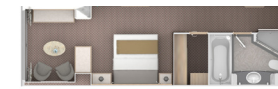

* Wheelchair accessible suite does not include full-sized bath