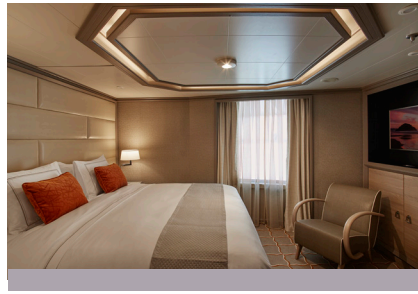

SILVER MUSE – Suite Diagrams

All suites feature:

- Butler service
- Refrigerator and bar setup stocked with your preferences
- Plush Etro® bathrobes
- BVLGARI® bath amenities, plus a choice of other European brands
- Complimentary Wifi for all suites
- Pratesi® fine bed linens
- Personalised stationery
- Umbrella
- Hair dryer
- Wall mounted USB-C mobile device chargers
- Direct-dial telephone(s)
- iHome Radio / Alarm charging station (with USB cable or Qi wireless charging), NFC Bluetooth connectivity

OWNER'S SUITE

Available as a one-bedroom configuration or as a two-bedroom by adjoining with a Panorama suite (as illustrated)

ONE BEDROOM: 947-1055 SQ FT / 88-98 M²
INCLUDING VERANDA (129 SQ FT / 12 M²)

TWO BEDROOM: 1281-1389 SQ FT / 119-129 M²
INCLUDING VERANDA (129 SQ FT / 12 M²)

- Large teak veranda with patio furniture and floor-to-ceiling glass doors; bedroom two has additional large picture window
- Living room with sitting area; bedroom two has additional sitting area
- Separate dining area
- Twin beds or king-sized bed; bedroom two has additional twin beds or queen-sized bed
- Marbled bathroom with double vanity, separate shower and full-sized bath, plus a powder room; bedroom two has additional marbled bathroom with shower
- Savoir® Beds mattresses and a choice of pillows
- Walk-in wardrobe(s) with personal safe
- Vanity table(s)
- Writing desk(s)
- One 55" / 140 cm and one 42" / 106 cm flat-screen HD TV in main suite, plus two 42" / 106 cm flat-screen HD TVs in bedroom two
- Interactive Media Library
- Bose® Sound Touch 30 with Bluetooth connectivity
- Illy® espresso machine
- Unlimited Premium Wifi

GRAND SUITE

Available as a one-bedroom configuration or as two bedrooms by adjoining with a Veranda Suite (as illustrated).

DECK 8:
ONE BEDROOM: 1572 SQ FT / 146 M²
INCLUDING VERANDA: (570 SQ FT / 53 M²)
TWO BEDROOM: 1970 SQ FT / 183 M²
INCLUDING VERANDA: (635 SQ FT / 59 M²)

DECK 9:
ONE BEDROOM: 1472 SQ FT / 137 M²
INCLUDING VERANDA: (474 SQ FT / 44 M²)
TWO BEDROOM: 1873 SQ FT / 174 M²
INCLUDING VERANDA: (538 SQ FT / 50 M²)

- Two teak verandas with patio furniture and floor-to-ceiling glass doors; bedroom two has additional veranda
- Living room with convertible sofa to accommodate an additional guest
- Sitting area; bedroom two has additional sitting area
- Separate dining area
- Twin beds or king-sized bed; bedroom two has additional twin beds or queen-sized bed
- Marbled bathroom with double vanity, separate shower and full-sized bath, plus a powder room; bedroom two has additional marbled bathroom with full-sized bath
- Savoir® Beds mattresses and a choice of pillows
- Walk-in wardrobe(s) with personal safe
- Vanity table(s)
- Writing desk(s)
- One 55" / 140 cm and one 42" / 106 cm flat-screen HD TV in main suite, plus two 42" / 106 cm flat-screen HD TVs in bedroom two
- Interactive Media Library
- Bose® Sound Touch 30 with Bluetooth connectivity
- Illy® espresso machine
- Unlimited Premium Wifi

ROYAL SUITE

Available as a one-bedroom configuration or as a two-bedroom by adjoining with a Veranda suite (as illustrated)

ONE BEDROOM: 1130 SQ FT / 105 M²
INCLUDING VERANDA (129 SQ FT / 12 M²)

TWO BEDROOM: 1528 SQ FT / 142 M²
INCLUDING VERANDA (194 SQ FT / 18 M²)