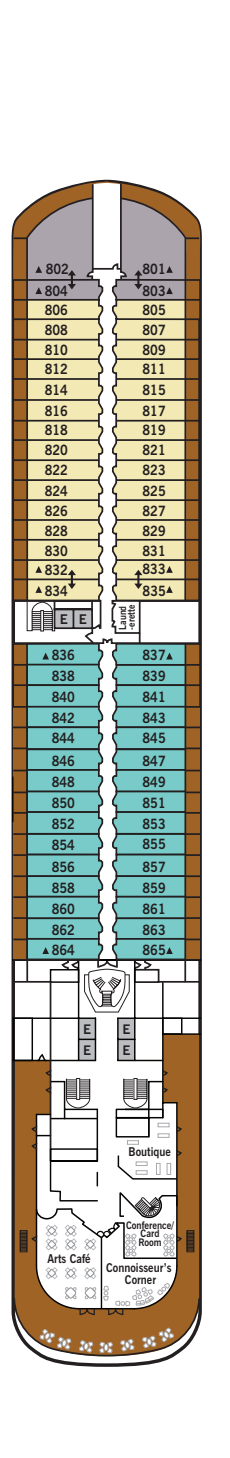

SILVER MUSE – Deck Plans

DECK 4
 Atlantide
 Indochine
 Kaiseki
 La Dame
 by Relais & Châteaux

DECK 5
 Reception/
 Guest Relations
 Shore Concierge
 Dolce Vita
 Venetian Lounge
 Cruise Consultant

DECK 6
 Zagara Spa
 Beauty Salon
 Fitness Centre

DECK 7
 La Terrazza
 Silver Note
 Casino

DECK 8
 Connoisseur's Corner
 Boutiques
 Arts Café
 Conference/
 Card Room

DECK 9
 Panorama Lounge
 Activities Room &
 Outdoor Area

DECK 10
 Pool
 Whirlpools
 The Grill
 Pool Bar & Grill
 Whirlpool Area

DECK 11
 Tor's Observation
 Library
 Spaccanapoli
 Jogging Track

SUITE CATEGORIES

- Owner's Suite
- Grand Suite
- Royal Suite
- Silver Suite
- Deluxe Veranda Suite
- Superior Veranda Suite
- Classic Veranda Suite
- Panorama Suite
- Vista Suite

SPECIFICATIONS

- Crew 411
- Officers European
- Guests 596
- Tonnage 40,700
- Length 698 Feet / 212.8 Metres
- Width 86 Feet / 27 Metres
- Speed 19.8 Knots
- Passenger Decks 8
- 3rd Guest Capacity ▲
- Connecting Suites ↑↓
- Wheelchair Accessible Suites ♿
 407, 409, 417, 931
- Built 2017
- Registry Bahamas